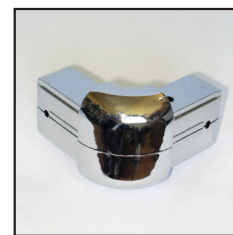

Corner / 4230001011
Round corner
for 25 x 52 mm oval profile