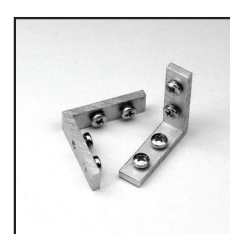

SPARE PARTS & ACCESSORIES

Profile/ 1112501130
25 mm snap frame
extrusion, top, 3 m. Long

Profile/ 1113201130
32 mm snap frame
extrusion, top, 3 m. Long

Profile/ 1114611130
46 mm snap frame
extrusion, top, 3 m. Long

Profile/ 1122500030
25 mm snap frame extrusion,
bottom, 3 m. Long

Profile/ 1123200030
32-46 mm snap frame
extrusion, bottom, 3 m. Long

Spring/ 3112502024
Stainless steel springs
for 25 mm extrusion

Spring/ 3113202227
Stainless steel springs
for 32 mm extrusion

Spring/ 3114002239
Stainless steel springs
for 46 mm extrusion

Connector / 3302000025
Corner connector incl. screws
for 25 mm frames

Connector / 3302000032
Corner connector incl. screws
for 32 mm frames