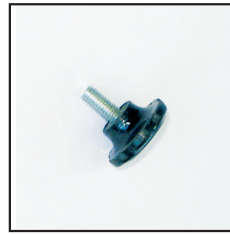

Connector/ 3270050202
Foot connector
for Pizza Brochure Stand