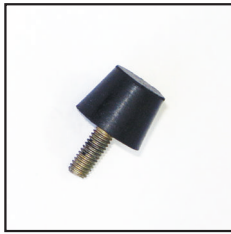

Foot / 33130001200
Plastic foot for
Pano panels and desks