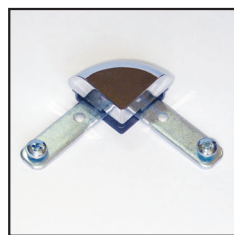

Lock / 3380900130
Lock for Display Cabinets

Header/ BSP020080
Delta header
for Pyramid Brochure Holder

Header/ DSA030021
Delta header
for Dynamic Stands

Corner / 4225251000
Round corner with connector
for 25 mm frames

Corner / 4225321010
Round corner with connector
for 32 mm frames

Corner / 4225281000
Round corner with connector
for 28 mm frames

Corner / 4230001011
Round corner
for 25 x 52 mm oval profile

Corner/ 4900001310
Grey plastic corner set
for stretch frames