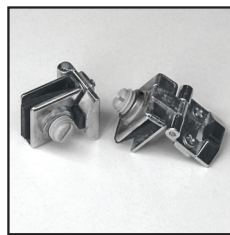

Hinge / 3380900120
Hinge for Display Cabinets