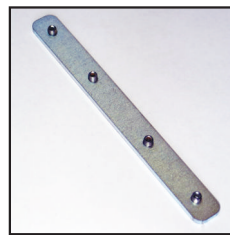

Foot / 4371100000
Plastic foot
for baseplates

Hanger / 3370100110
Metal hanger
for slide in frames

Connector / 3380800130
Chrome connector
for Centro headers

Stopper / 3360400101
Stopper
for 1 - 1.5 - 2 mm steel wire

Connector / 3271020111
Chrome connector
for Wiro Poster Stands

Connector / 3702010302
Connector
for adjustable
Zig Zag Brochure Holder
shelves

Connector / 3701020102
Connector for
Dynamic brochure holders