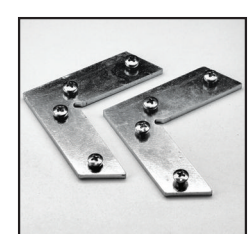

SPARE PARTS & ACCESSORIES

Profile/ 1112501130
25 mm snap frame
extrusion, top, 3 m. Long

Profile/ 1113201130
32 mm snap frame
extrusion, top, 3 m. Long

Profile/ 1114611130
46 mm snap frame
extrusion, top, 3 m. Long

Profile/ 1122500030
25 mm snap frame extrusion,
bottom, 3 m. Long

Profile/ 1123200030
32-46 mm snap frame
extrusion, bottom, 3 m. Long

Spring/ 3112502024
Stainless steel springs
for 25 mm extrusion

Spring/ 3113202227
Stainless steel springs
for 32 mm extrusion

Spring/ 3114002239
Stainless steel springs
for 46 mm extrusion

Connector / 3302000025
Corner connector incl. screws
for 25 mm frames

Connector / 3302000032
Corner connector incl. screws
for 32 mm frames

Connector / 3301000411
Corner connector incl. screws
for Frameless Frames

Connector / 3301000410
Corner connector incl. screws
for Frameless Frames

Profile / 1162101160
17 mm x 3 meters
For Frameless Frame