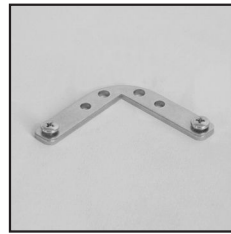

SPARE PARTS & ACCESSORIES

Profile/ 1112501130
25 mm snap frame
extrusion, top, 3 m. Long

Profile/ 1113201130
32 mm snap frame
extrusion, top, 3 m. Long

Profile/ 1114611130
46 mm snap frame
extrusion, top, 3 m. Long

Profile/ 1122500030
25 mm snap frame extrusion,
bottom, 3 m. Long

Profile/ 1123200030
32-46 mm snap frame
extrusion, bottom, 3 m. Long

Spring/ 3112502024
Stainless steel springs
for 25 mm extrusion

Spring/ 3113202227
Stainless steel springs
for 32 mm extrusion

Spring/ 3114002239
Stainless steel springs
for 46 mm extrusion

Connector / 3302000025
Corner connector incl. screws
for 25 mm frames

Connector / 3302000032
Corner connector incl. screws
for 32 mm frames