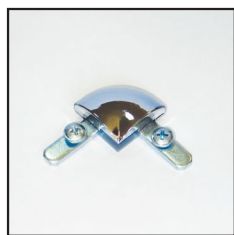

Lock / 3380900130
Lock for Display Cabinets

Header/ BSP020080
Delta header
for Pyramid Brochure Holder

Header/ DSA030021
Delta header
for Dynamic Stands

Corner / 4225251000
Round corner with connector
for 25 mm frames